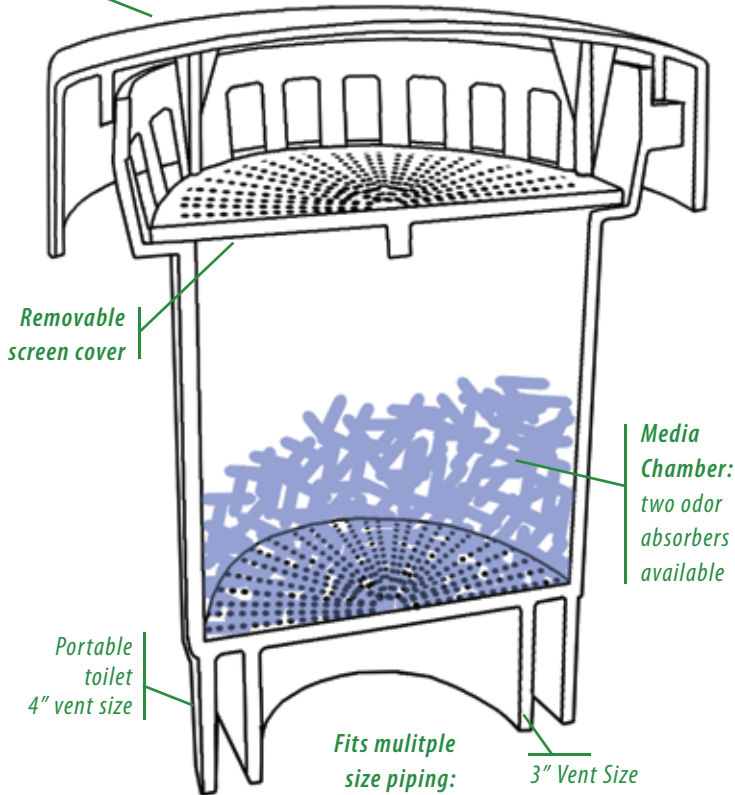

Sweet Air™

SEPTIC ODOR ELIMINATOR

AT HOME

AT WORK

AT PLAY

Septic Odors End Here

The Sweet Air™ vent filter is your answer to eliminate septic odors. Sweet Air™ is inexpensive and can be easily installed on existing vents. Put an end to unpleasant odors from house, factory and portable toilet vents.

- Fits existing ABS piping: 1.5" up to 12"
- Easy to install
- Cost effective
- Replacable carbon filter medium
- Twist-top for easy maintenance
- Solvent weld connection
- No more offensive odors

Sweet Air™

.com 800.622.8768 | 5701 Mother Lode Drive, Placerville CA 95667

simple • economical • affordable

Twist-off cover:
easy media maintenance

Get a great outdoors & indoors with SWEET Air™

The original SWEET Air™ is the answer to eliminate unpleasant odors. It will filter foul air which flows through house vents each time a sink, shower, dishwasher or bathtub is drained, or a toilet is flushed. Your building, neighbor's interiors and public areas will have SWEET Air™ quality!